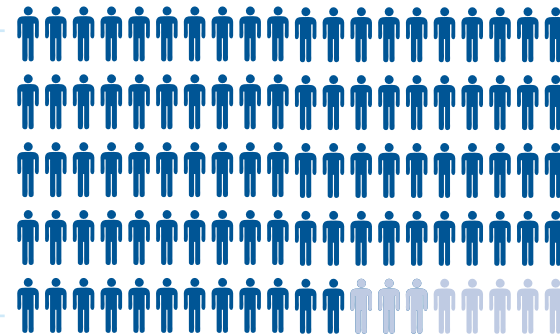

### WHERE DID THEY LAND?

Accomplishment Rate for Associate Degree Recipients

## For Bachelor Degree Recipients

Accomplishment Rate:

# 92.8%

Bachelor degree recipients are employed, enrolled in graduate or professional school, or involved in an activity related to their professional goals.

**Knowledge Rate: 89.1%**

The national knowledge rate average is 55%.