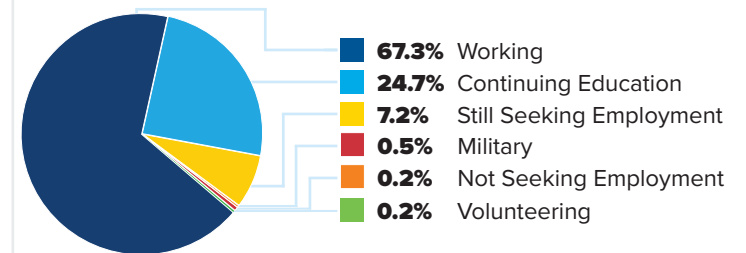

WHERE DID THEY LAND?

Accomplishment Rate for Bachelor Degree Recipients