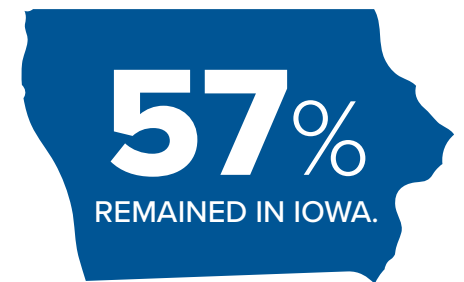

*Based on a knowledge rate of 90.6%