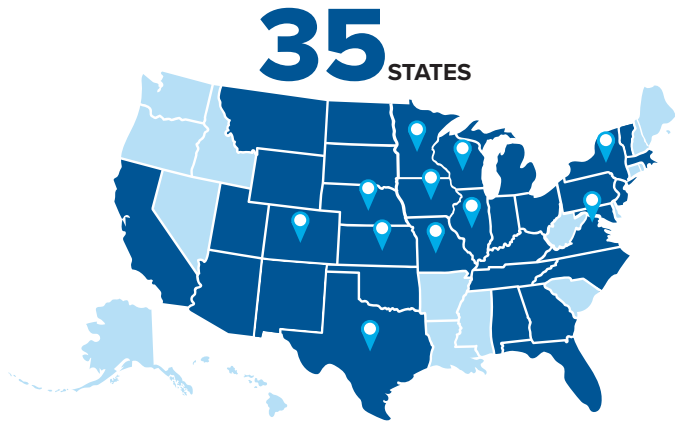

## WHERE DID THEY LAND?

Accomplishment Rate for Graduate and Professional Degree Recipients

## Where the Drake Class of 2025 Bachelor Degree Recipients Found Success:

The greatest number of bachelor degree recipients chose to locate in **Colorado, District of Columbia, Illinois, Iowa, Kansas, Minnesota, Missouri, Nebraska, New York, Texas, and Wisconsin.**

Bachelor degree recipients found opportunities outside the United States through employment, education, and service in **Belgium, Costa Rica, England, Ireland, Italy, Japan, South Korea, Spain, Switzerland, Taiwan, and United States of America.**