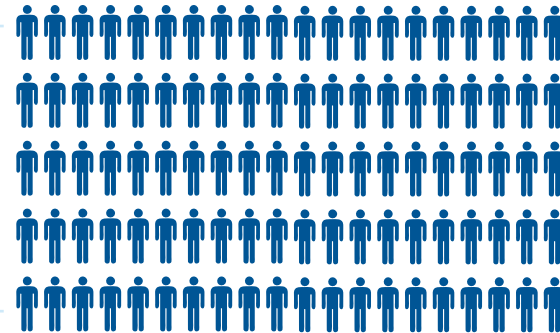

## For Associate Degree Recipients

Accomplishment Rate:

# 100%

Associate degree recipients are employed, enrolled in a bachelor program or professional school, or involved in an activity related to their professional goals.

**Knowledge Rate: 100%**

The national knowledge rate average is 54.2%.